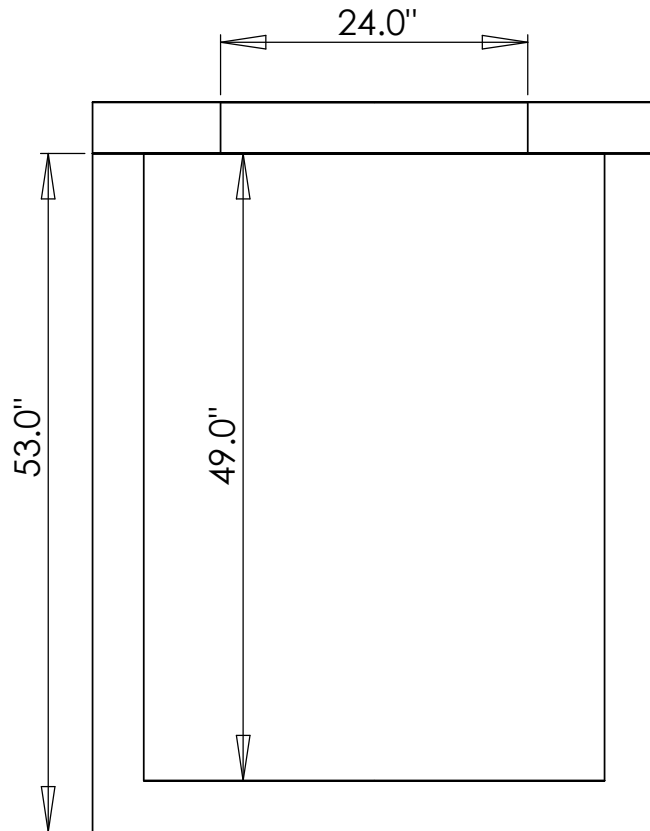

Dalmaray Concrete Products Inc. Catch Basin

Standard 3' x 4' catch basin
Usually fitted with a Neenah
Foundary Grate on top.
Can do custom pipe inlets and
outlets

Dalmaray Concrete Products Inc.

405 S. Arch St.
Janesville, WI 53548
(608)-752-6507
Toll Free: (888)-222-4541
Fax: (608)-752-5671
email: dalmaray@jvl.net
www.dalmaray.com