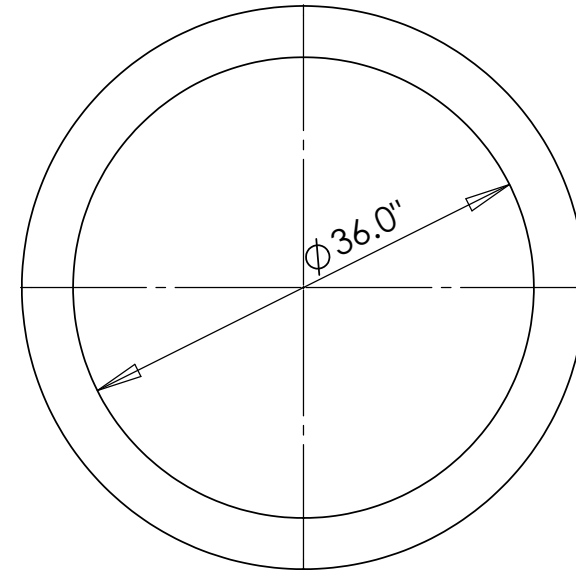

Dalmaray Concrete Products Inc. Catch Basin

Standard 3' x 4' catch basin
Usually fitted with a Neenah
Foundary Grate on top.
Can do custom pipe inlets and
outlets

Dalmaray Concrete Products Inc.

405 S. Arch St.
Janesville, WI 53548
(608)-752-6507
Toll Free: (888)-222-4541
Fax: (608)-752-5671
email: dalmaray@jvl.net
www.dalmaray.com