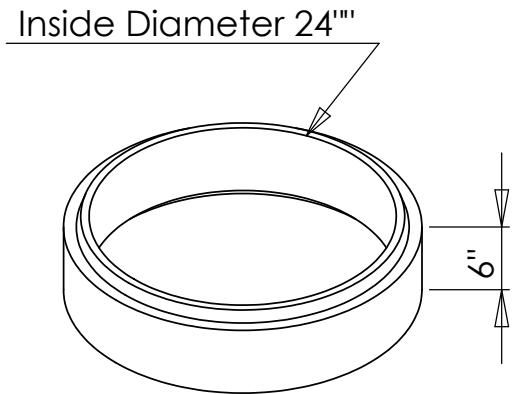

Dalmaray Concrete Products Inc.

24" ID Risers

Risers also available with 4" Cast -a-Seals for pumping and electrical couplers for electrical boxes