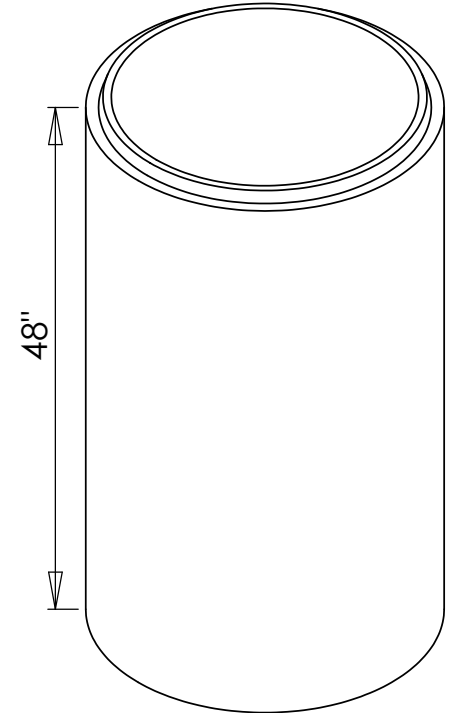

Dalmaray Concrete Products Inc.

24" ID Risers

Risers also available with 4" Cast -a-Seals for pumping and electrical couplers for electrical boxes