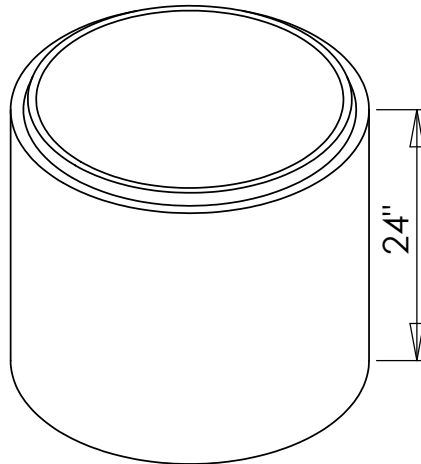

Dalmaray Concrete Products Inc.

24" ID Risers

Risers also available with 4" Cast -a-Seals for pumping and electrical couplers for electrical boxes