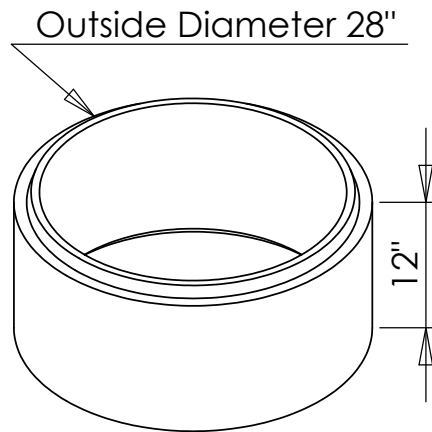

Dalmaray Concrete Products Inc.

24" ID Risers

Risers also available with 4" Cast -a-Seals for pumping and electrical couplers for electrical boxes