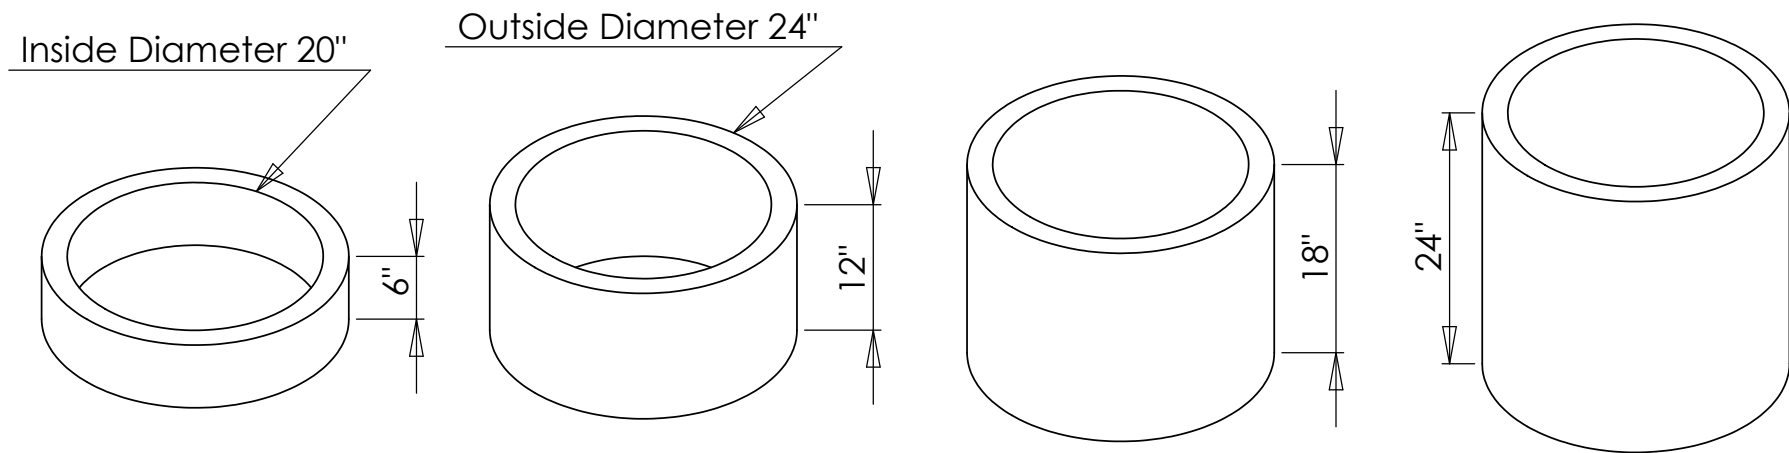

Dalmaray Concrete Products Inc.

20" ID Risers

Risers also available with 4" Cast -a-Seals for pumping and electrical couplers for electrical boxes